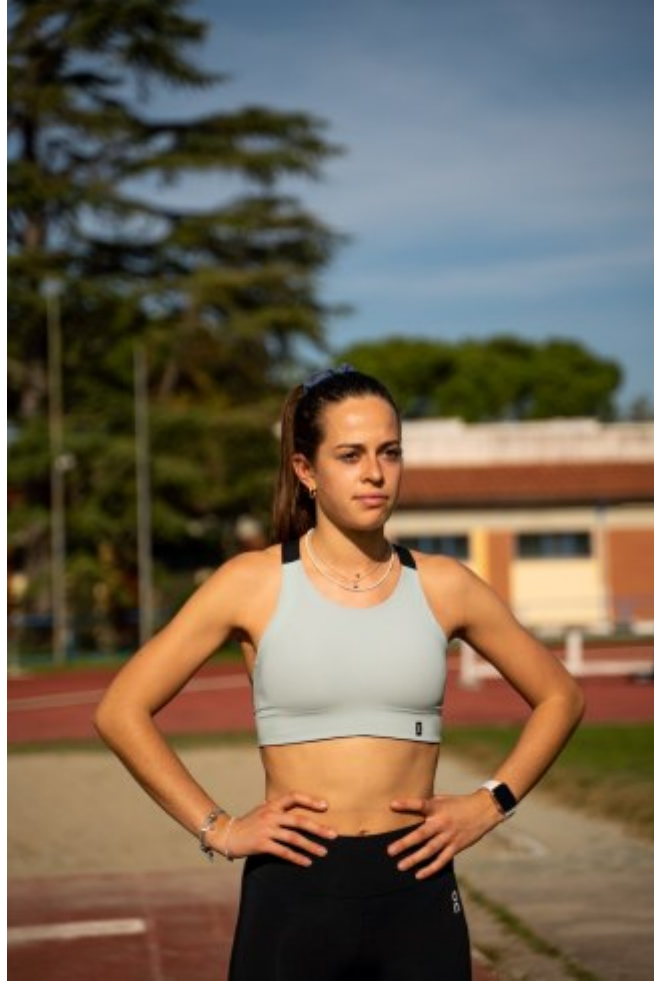

[ANNA_M](#) // Elace Sportmodels - info@elace-sportmodels.com - www.elace-sportmodels.com