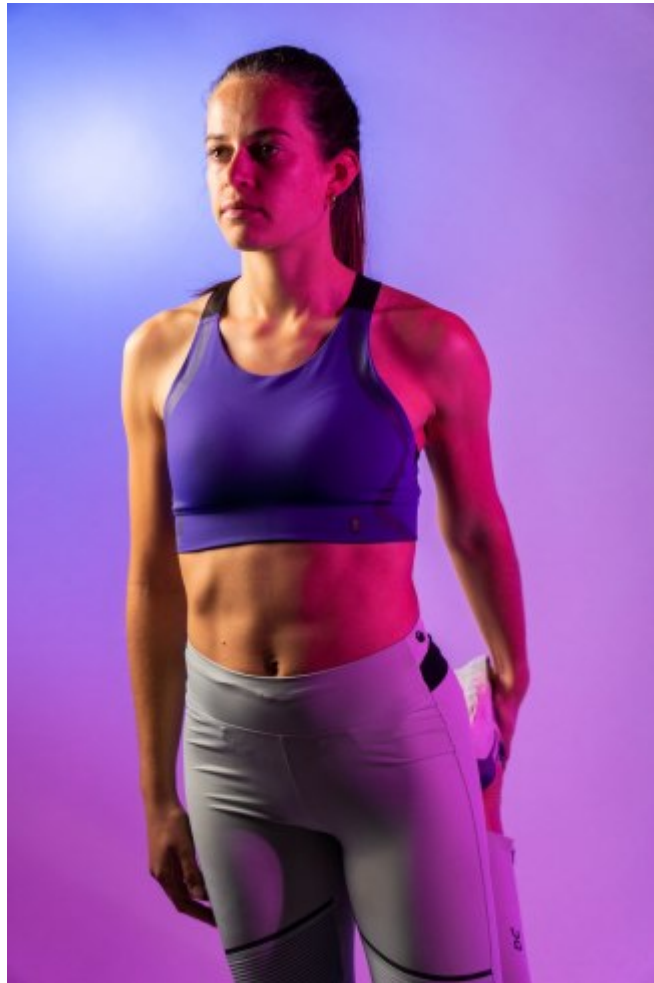

[ANNA_M](#) // Elace Sportmodels - info@elace-sportmodels.com - www.elace-sportmodels.com