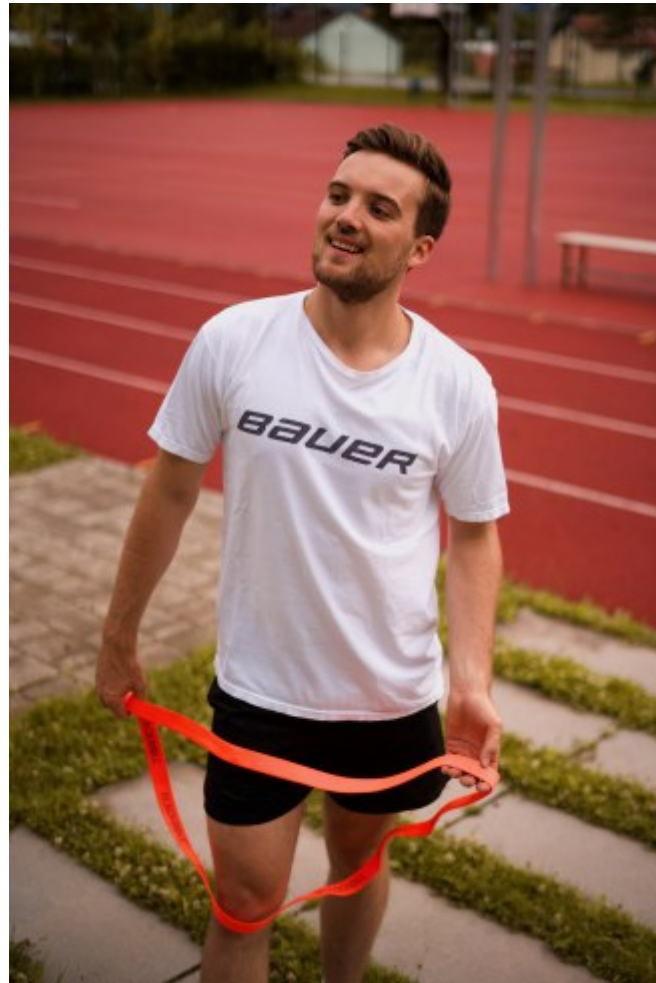

[JULIAN_K](#) // Elace Sportmodels - info@elace-sportmodels.com - www.elace-sportmodels.com

[JULIAN_K](#) // Elace Sportmodels - info@elace-sportmodels.com - www.elace-sportmodels.com